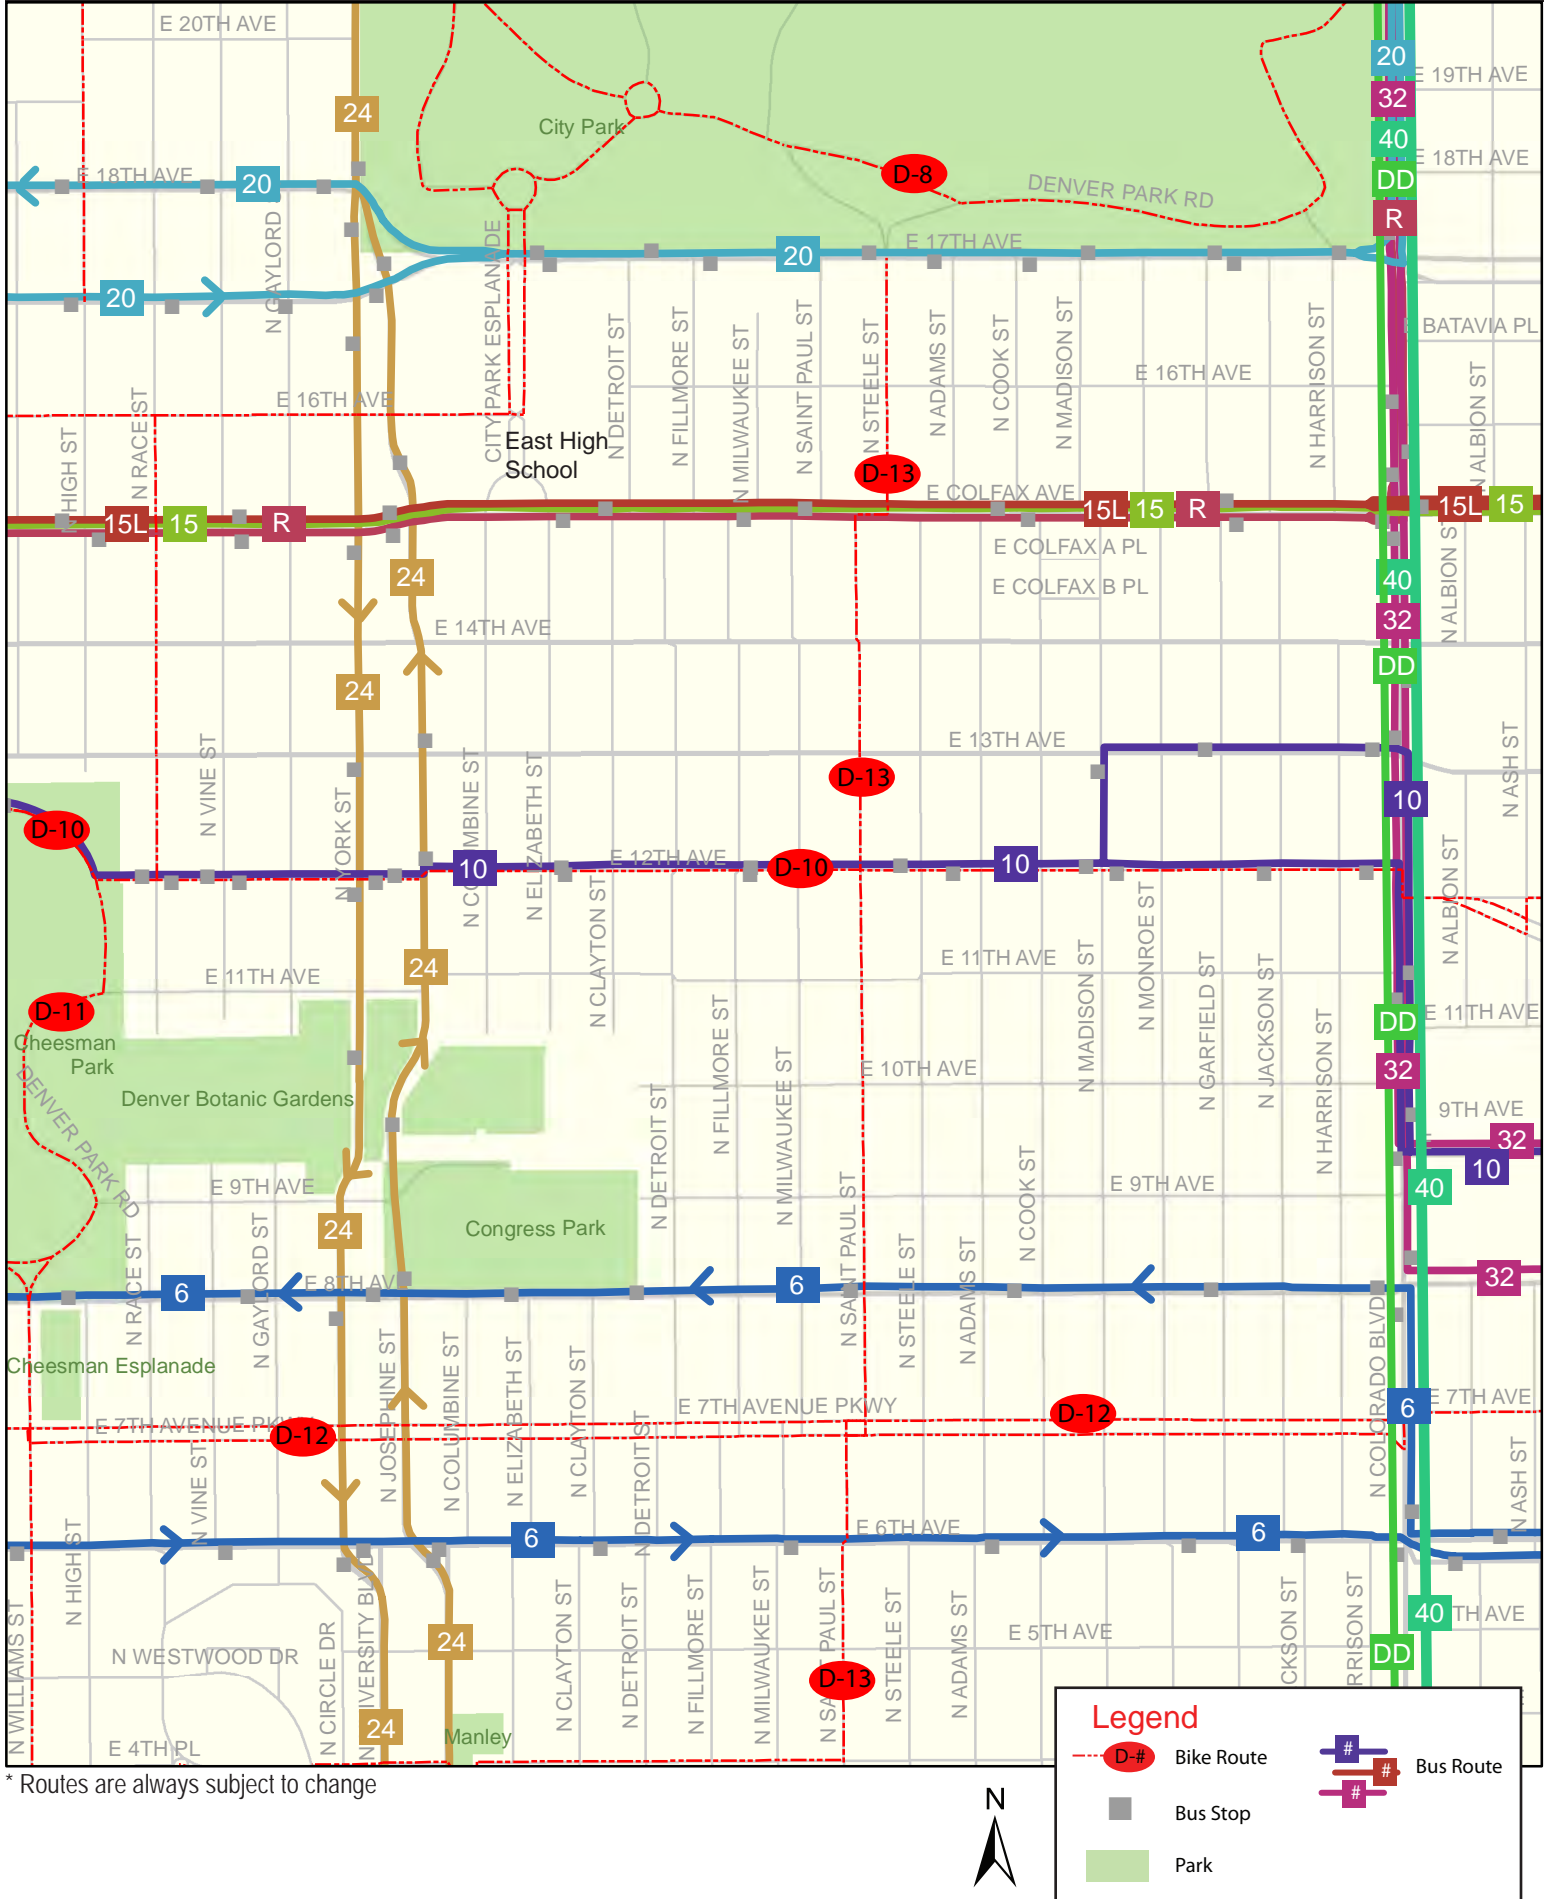

# Congress Park Neighbors, Inc. | Transportation Options

\* Routes are always subject to change

**Legend**

- - - ● D-# Bike Route
- Bus Stop
- Park
- # # # Bus Route

## Explore your transportation options!

Route #	Key Destinations	Peak	Midday	Evening	Weekend *
10	West - Elitch Gardens via 12th Ave East - Buckley Air Force Base	15 minutes	15 minutes	30 minutes	30 minutes
15	West - Downtown Denver via Colfax Ave East - Anschutz-Fitzsimmons Medical Campus	15 minutes	15 minutes	15 minutes	15 or 30 minutes
15L	West - Downtown Denver via Colfax Ave East - Anschutz-Fitzsimmons Medical Campus	15 minutes	15 minutes	30 minutes	15 or 30 minutes
20	West - NREL via Downtown Denver (17th Ave) East - Anschutz-Fitzsimmons Medical Campus	12-20 minutes	30 minutes	30 minutes	30 minutes
24	South - University of Denver and C-470 Park and Ride	30 minutes	30 minutes	30 minutes	30 minutes or an hour
32	East - Rose Medical Center West - Highlands and Wheatridge	15 minutes	30 minutes	30 minutes	1 hour
40	South - University Hills Shopping Center via Colorado Blvd North - Commerce City via Colorado Blvd	15 minutes	15 minutes	15 minutes	30 minutes
6	South - Town Center at Aurora North - Northglenn Marketplace via Downtown Denver	30 minutes	15 or 30 minutes	30 minutes	30 minutes
DD	North - Boulder via Colorado Blvd and US 36	** 6 routes/day	No Service	No Service	No Service
R	North - Brighton via Colorado Blvd	** 3 routes/day	No Service	No Service	No Service

\* Weekend service varies from Saturday to Sunday | \*\* Limited Service, check RTD Schedule

### By Bike:

Several bike routes intersect the Congress Park Neighborhood. Routes vary from on-street lanes, shared lanes, to exclusive bike trails.

For more info on bike facilities check out:

[www.denvergov.org](http://www.denvergov.org) (Denver bike map, city resources)