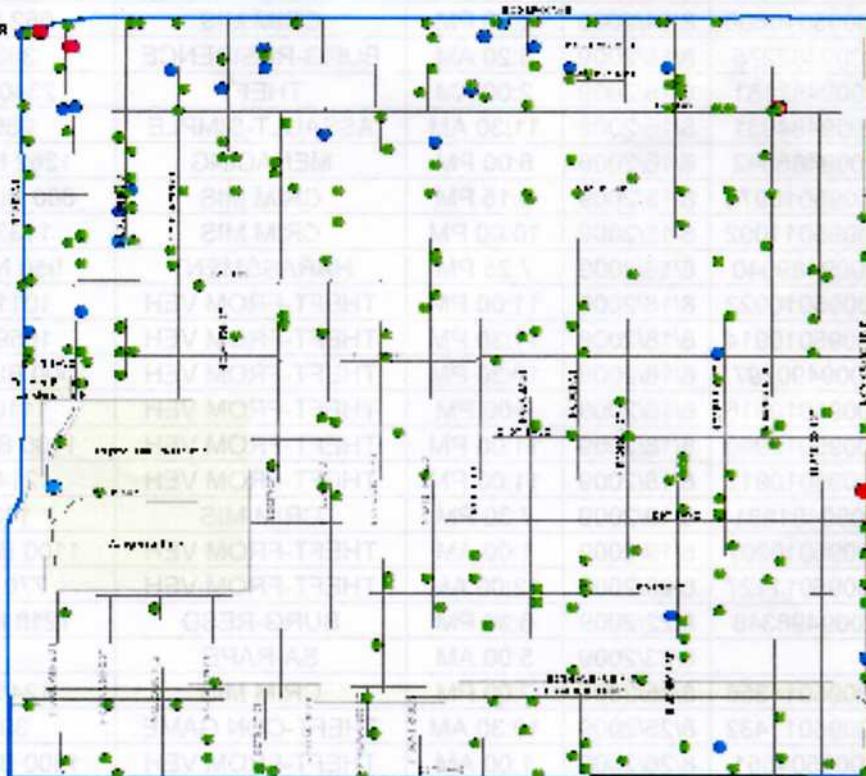

Legend

Congress Park - Jan-Jul 2009

Number of Reported Crimes

- 1
- 2
- 3
- 4
- 5

0 10 20 30 40 50 Feet

All files utilized in the creation of this report are dynamic. Dynamic files allow additions, deletions and/or modifications at any time, resulting in more complete and accurate records in the databases. Due to continuous data entry after reports are compiled, numbers may vary in previous or subsequent reports. Data downloaded 08/11/2009.