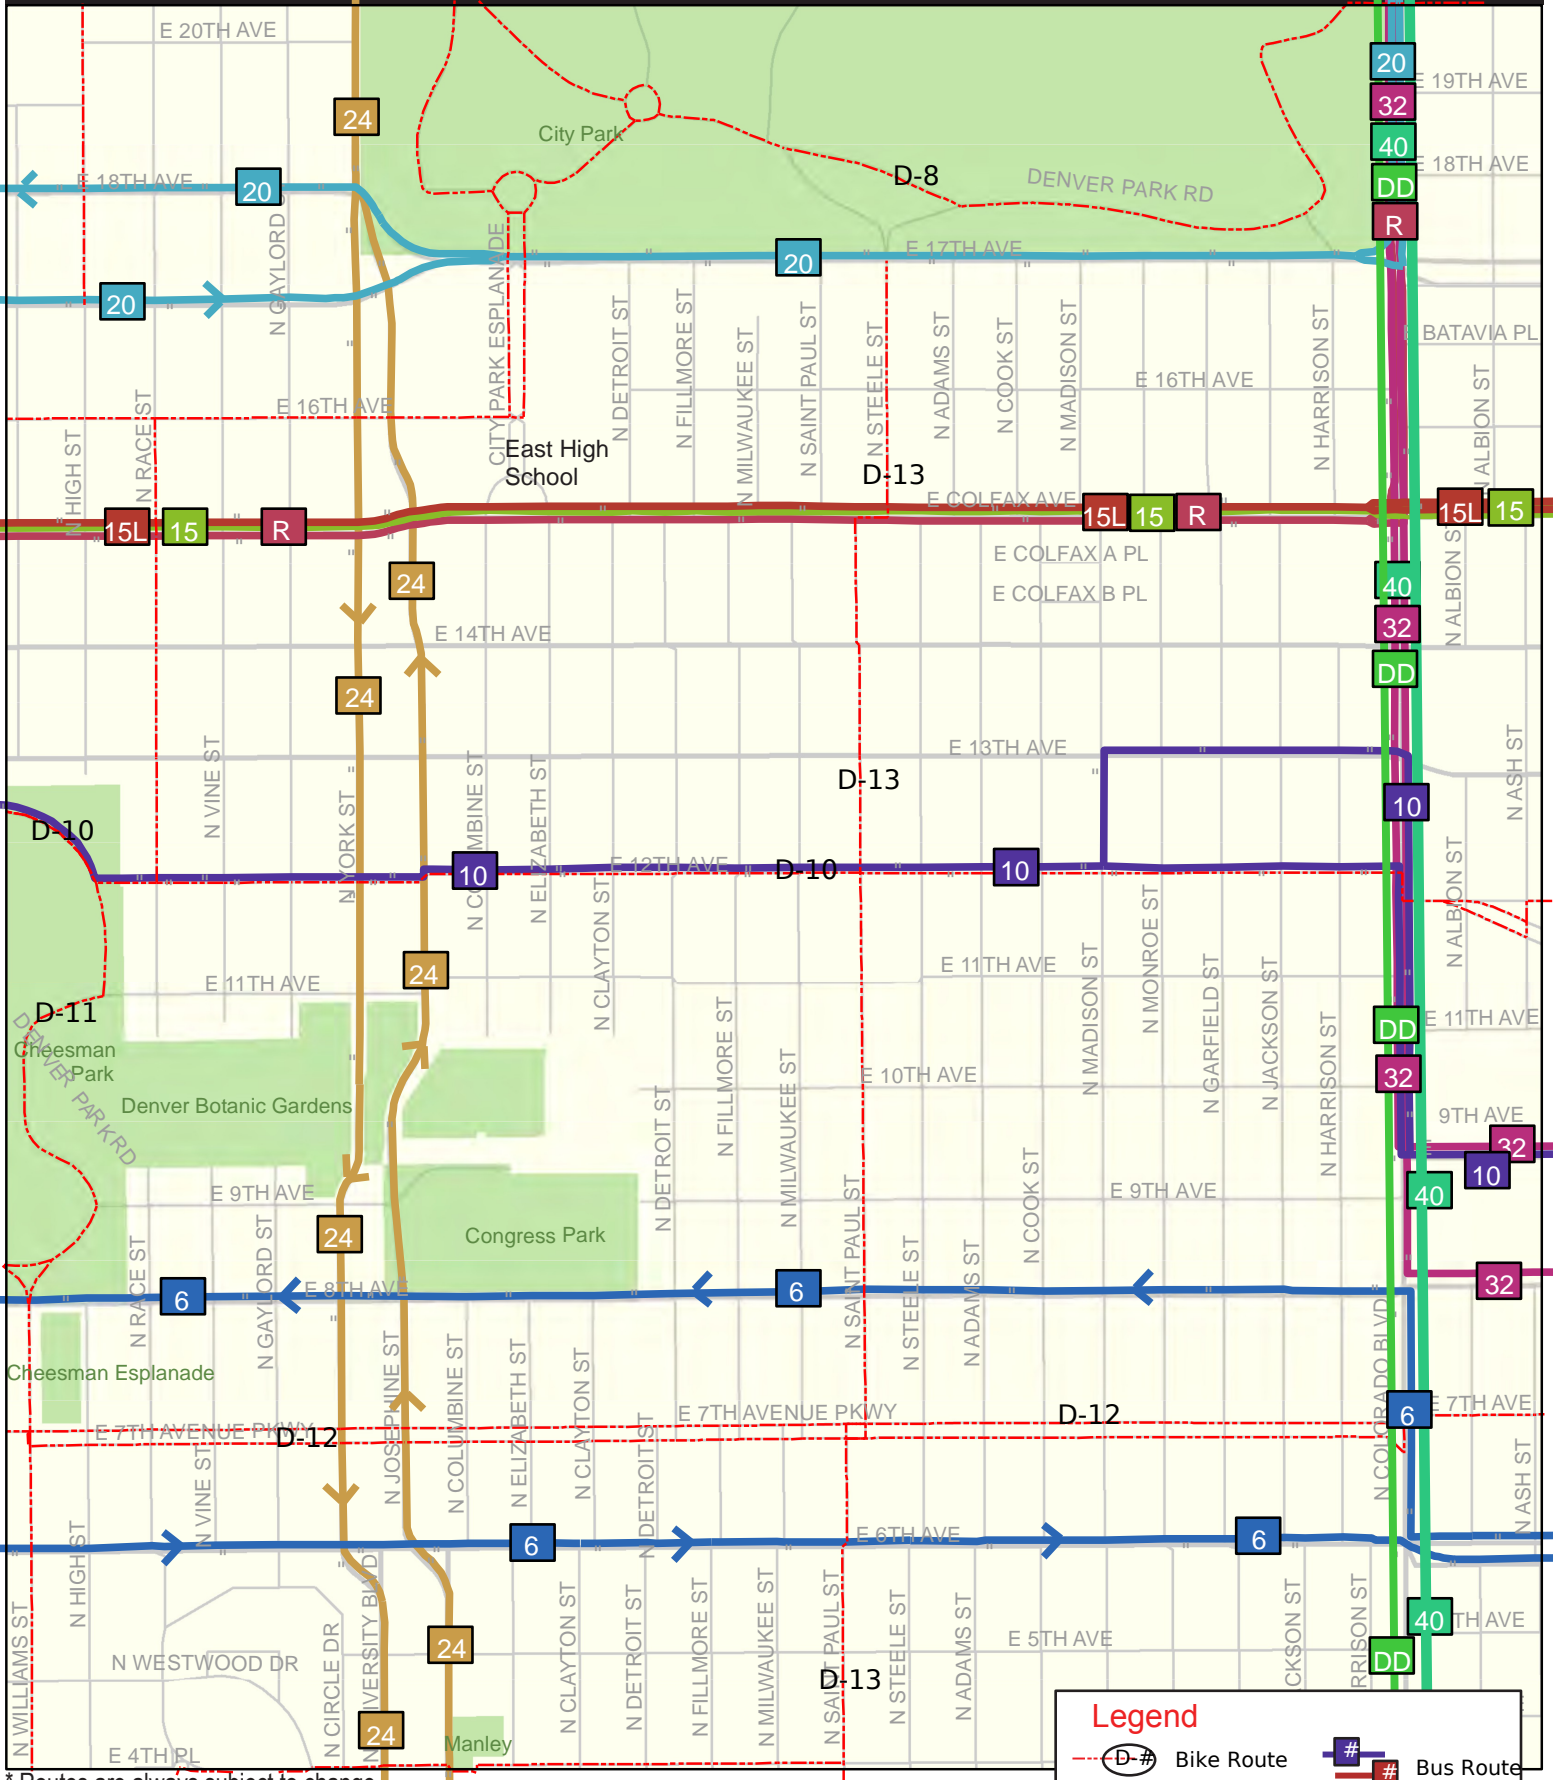

Congress Park Neighbors, Inc. | Transportation Options

* Routes are always subject to change

Congress Park Neighbors, Inc.

Explore your transportation options!

Route #	Key Destinations	Peak	Midday	Evening	Weekend *
10	West - Elitch Gardens via 12th Ave East - Buckley Air Force Base	15 minutes	15 minutes	30 minutes	30 minutes
15	West - Downtown Denver via Colfax Ave East - Anschutz-Fitzsimmons Medical Campus	15 minutes	15 minutes	15 minutes	15 or 30 minutes
15L	West - Downtown Denver via Colfax Ave East - Anschutz-Fitzsimmons Medical Campus	15 minutes	15 minutes	30 minutes	15 or 30 minutes
20	West - NREL via Downtown Denver (17th Ave) East - Anschutz-Fitzsimmons Medical Campus	12-20 minutes	30 minutes	30 minutes	30 minutes
24	South - University of Denver and C-470 Park and Ride	30 minutes	30 minutes	30 minutes	30 minutes or an hour
32	East - Rose Medical Center West- Highlands and Wheatridge	15 minutes	30 minutes	30 minutes	1 hour
40	South - University Hills Shopping Center via Colorado Blvd North - Commerce City via Colorado Blvd	15 minutes	15 minutes	15 minutes	30 minutes
6	South - Town Center at Aurora North - Northglen Marketplace via Downtown Denver	30 minutes	15 or 30 minutes	30 minutes	30 minutes
DD	North - Boulder via Colorado Blvd and US 36	** 6 routes/day	No Service	No Service	No Service
R	North - Brighton via Colorado Blvd	** 3 routes/day	No Service	No Service	No Service

* Weekend service varies from Saturday to Sunday | ** Limited Service, check RTD Schedule

Get the Information You Need!

By Bike:

Several bike routes intersect the Congress Park Neighborhood. Routes vary from on-street lanes, shared lanes, to exclusive bike trails.

For more info on bike facilities check out:

www.denvergov.org (Denver bike map, city resources)

or

www.bikedenver.org (resources, maps, events)

By Transit:

The routes in this guide are constantly changing, check with RTD for accurate route and schedule information.