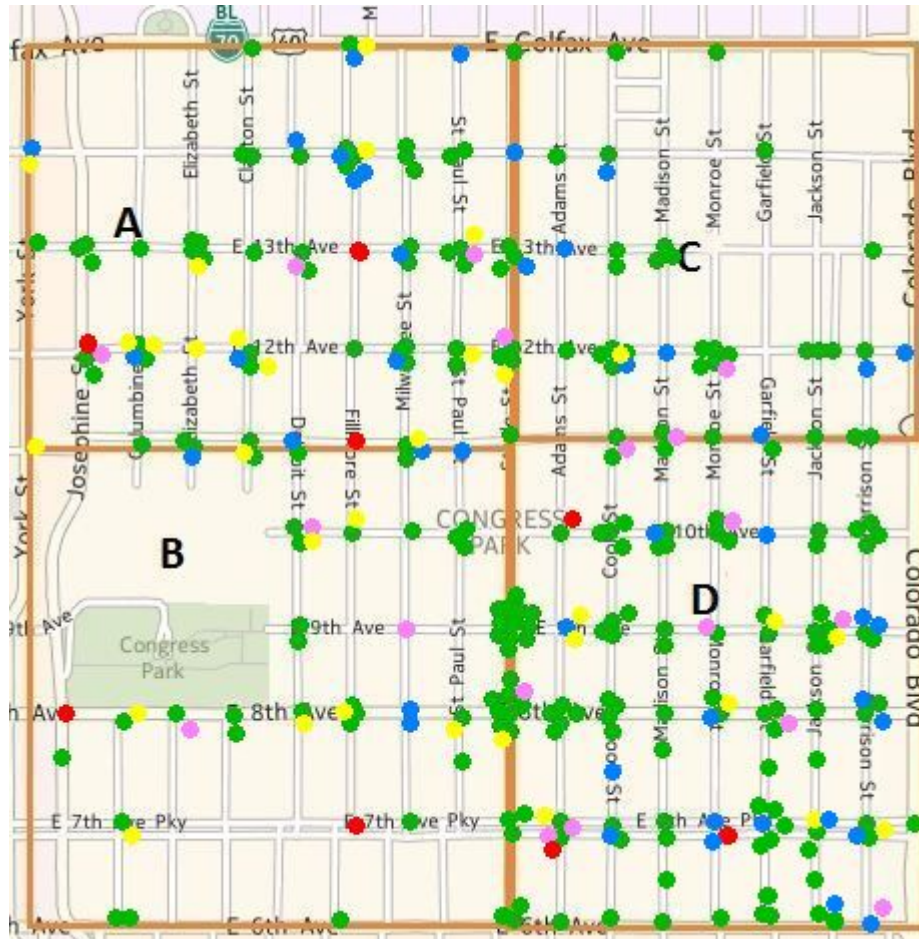

Safe Streets In Congress Park Locations

Based on Data September 6 2018

Legend:

Highly Supportive

Moderately Supportive

Somewhat Supportive

Need More Information

Not Supportive