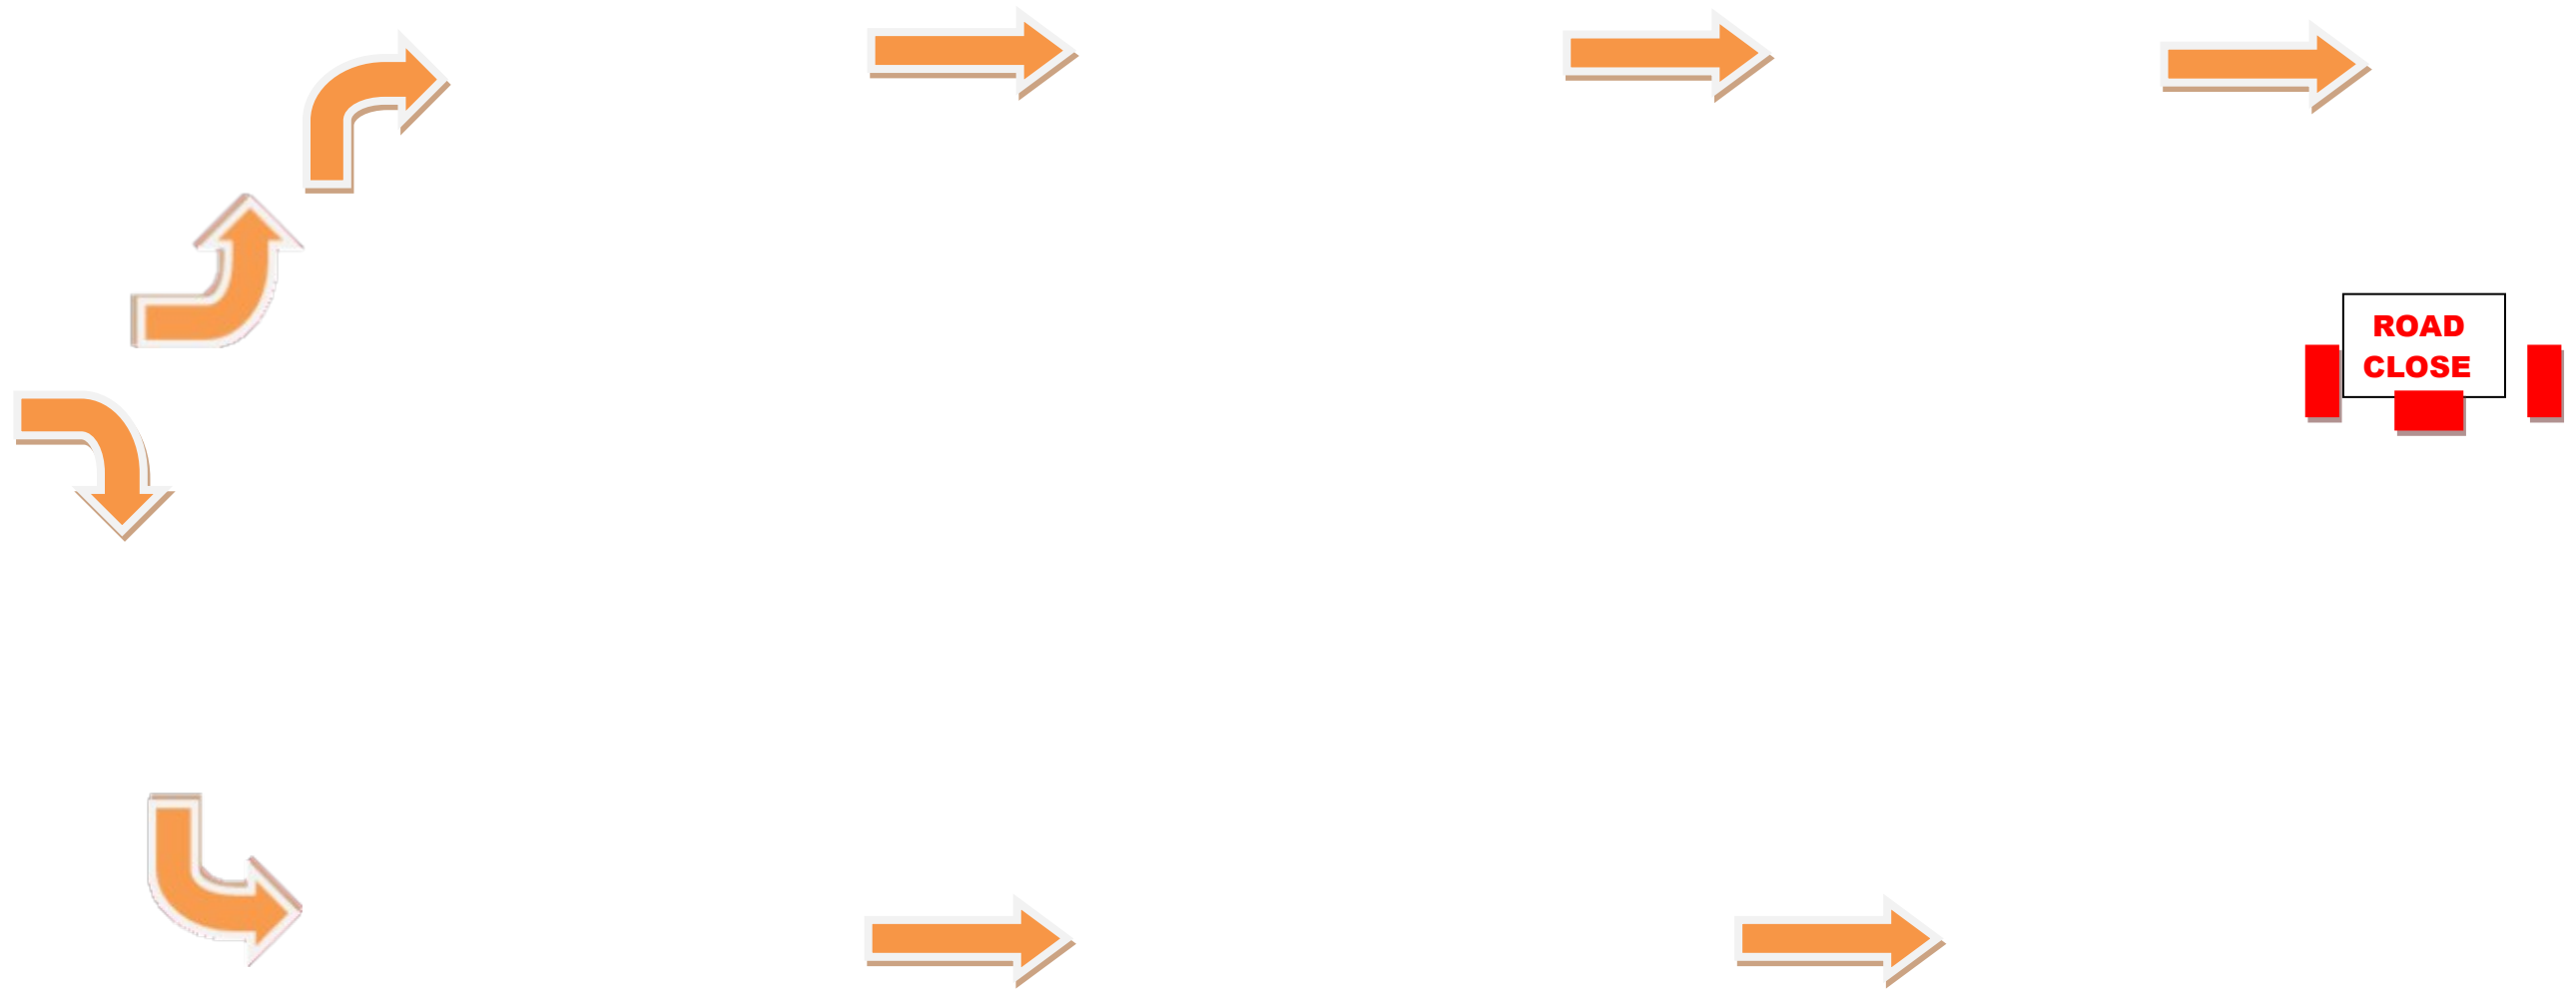

14TH AVENUE DETOUR - ANTICIPATED NOVEMBER

ORANGE ARROWS REFLECT OFFICIAL DETOUR ROUTE
ALL LOCAL VEHICLE ACCESS WILL BE MAINTAINED EXCEPT FOR CLOSURE AT THE INTERSECTION OF JACKSON AND 14TH