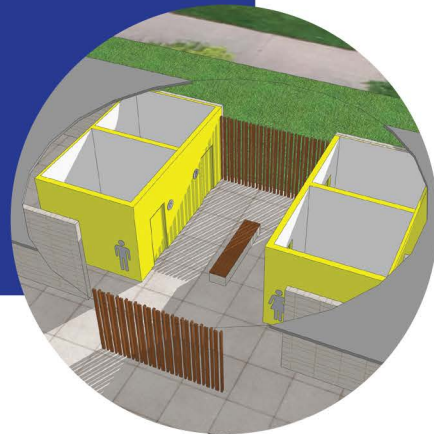

"Include the north hill within the pool area, more lawn seating would be wonderful!"

Done! We added 4 spacious family change rooms with benches and lockers.