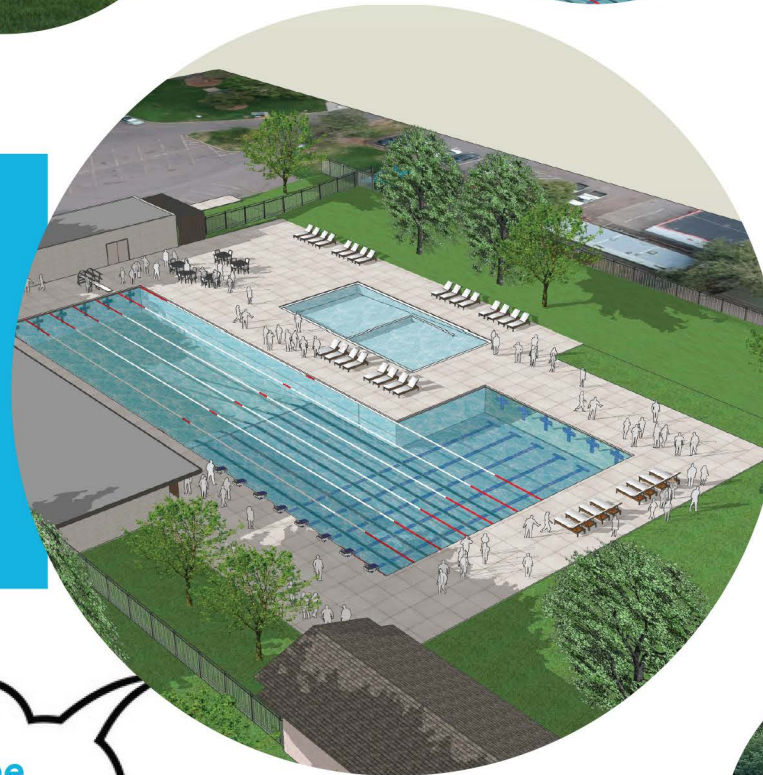

What are the current plans for Congress Park?

"The pool and its structures are important landmarks for our community. Keep the design as close to it is now as possible."

Though most of the pool features need an update, the existing shade structure is in good condition and contains an important piece of public art. We're keeping it intact so it can remain a landmark for future generations.

"We would love it if the kid's pool were larger with more seating."

The new design features a youth pool that is 75% larger than the current children's pool, and we have added a new seating area.

The new bath house is classic, functional with timeless materials

"Please include changing and locker areas for families"

We heard the community loud and clear. The pool will be 50-meters with 6 lanes. It is also designed as an "L" shape, so it could include a 25 yard 6-lane lap pool for programs, lessons and play.

"Include the north hill within the pool area, more lawn seating would be wonderful!"

Done! We added 4 spacious family change rooms with benches and lockers.

"Keep the 50 meter pool! And, if it can be larger, that would be great too."