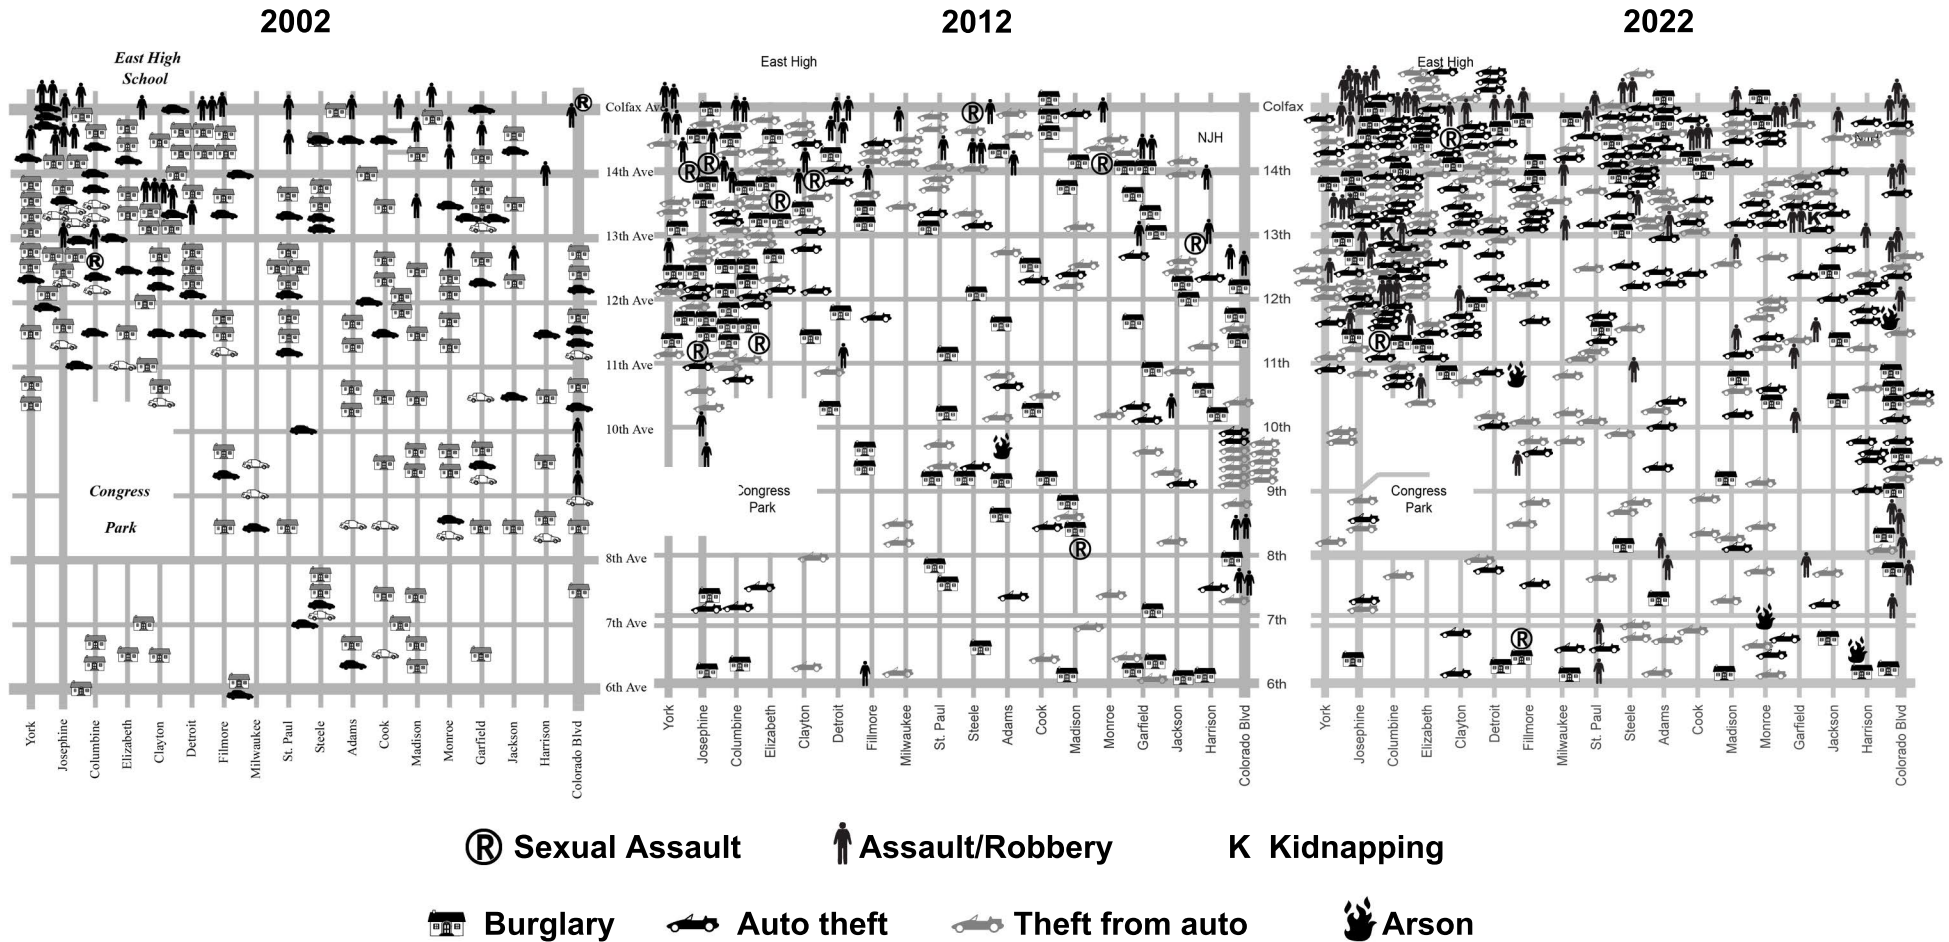

# CONGRESS PARK NEIGHBORHOOD CRIMES

The maps above show a compilation of all serious crimes reported to police within the Congress Park Neighborhood over a span of two decades. Crime mapping provided by the Congress Park Crime Action Committee from statistics relayed through the City and Police Department.

Please observe and compare the annual Congress Park Neighborhood crime maps, in order that you may develop crime prevention strategy on your block.